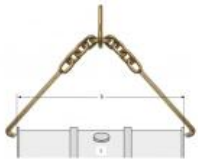

BARREL HOOK WITH ADJUSTABLE CHAIN, ALUMINIUM BRONZE

AMPCO Safety Tools - Barrel hook with adjustable chain, Aluminium Bronze No sparking, non-magnetic professional tool.

CODE	PF0710A
PRICE	€ 656,12