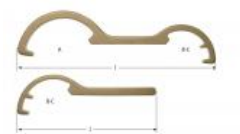

HOSE COUPLING WRENCH, ALUMINIUM BRONZE (METRIC)

AMPCO Safety Tools - Hose coupling wrench, Aluminium Bronze (metric) No sparking, non-magnetic professional tool.

CODE	CW1000A	CW2000A
PRICE	€ 113,73	€ 66,64