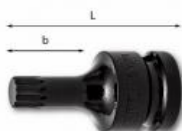

IMPACT SOCKET BITS FOR XZN SCREWS

▪ Special Chrome Molybdenum steel ▪ Phosphatized finish ▪ Employ safety pin 235 MCA/4 (U02350204Q) for the sizes 6-18 ▪ Employ locking ring 235 MDA/4 (U02350224Q) for the sizes 6-18

CODE	U02330706	U02330708	U02330710	U02330712	U02330714
PRICE	€ 11,17	€ 11,17	€ 11,17	€ 11,17	€ 11,17
CODE	U02330716	U02330718			
PRICE	€ 11,24	€ 12,22