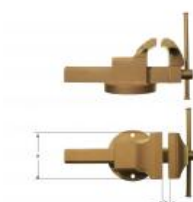

NAIL PULLER, ALUMINIUM BRONZE

AMPCO Safety Tools - Nail puller, Aluminium Bronze No sparking, non-magnetic professional tool.

CODE	PK0460A
PRICE	€ 282,03

NAIL PULLER, BERYLLIUM COPPER

AMPCO Safety Tools - Nail puller, Beryllium Copper No sparking, non-magnetic professional tool.

CODE	PK0460B
PRICE	€ 410,98

PARALLEL VICE, ALUMINIUM BRONZE

AMPCO Safety Tools - Parallel vice, Aluminium Bronze No sparking, non-magnetic professional tool.

CODE	PP0135A
PRICE	€ 2.345,58

PARALLEL VICE, BERYLLIUM COPPER