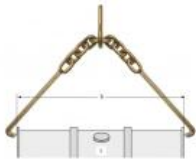

BARREL HOOK WITH ADJUSTABLE CHAIN, ALUMINIUM BRONZE

AMPCO Safety Tools - Barrel hook with adjustable chain, Aluminium Bronze No sparking, non-magnetic professional tool.

CODE	PF0710A
PRICE	€ 656,12