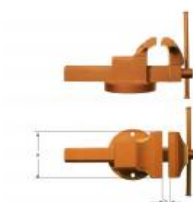

CODE	PK0460B
PRICE	€ 410,98

PARALLEL VICE, ALUMINIUM BRONZE

AMPCO Safety Tools - Parallel vice, Aluminium Bronze No sparking, non-magnetic professional tool.

CODE	PP0135A
PRICE	€ 2.345,58

PARALLEL VICE, BERYLLIUM COPPER