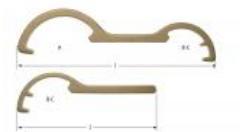

HOSE COUPLING WRENCH, ALUMINIUM BRONZE (METRIC)

AMPCO Safety Tools - Hose coupling wrench, Aluminium Bronze (metric) No sparking, non-magnetic professional tool.

CODE	CW1000A	CW2000A
PRICE	€ 113,73	€ 66,64