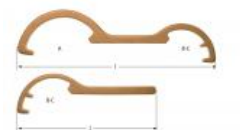

HOSE COUPLING WRENCH, BERYLLIUM COPPER (METRIC)

AMPCO Safety Tools - Hose coupling wrench, Beryllium Copper (metric) No sparking, non-magnetic professional tool.

CODE	CW1000B	CW2000B
PRICE	€ 146,54	€ 85,68